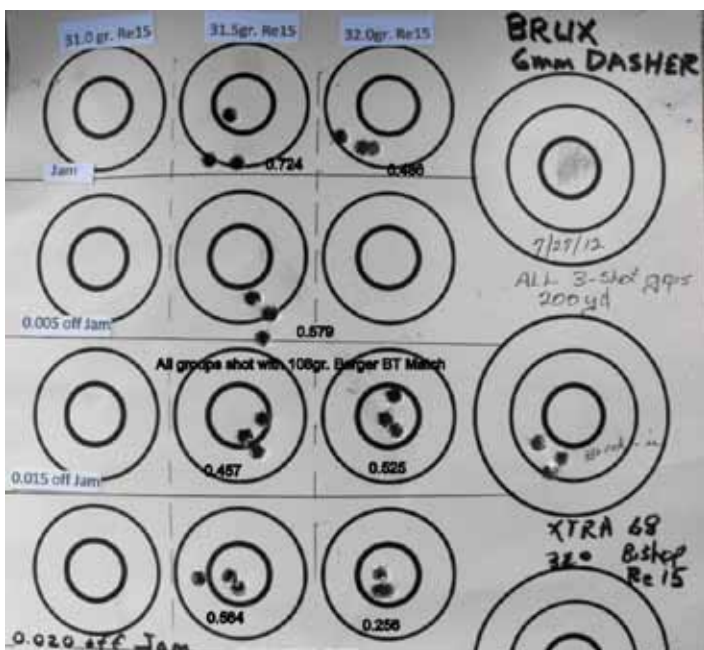

Session #2 Results				
3-Shot Group 200-Yds	# Grains Varget	Bullet Type Used	Seating Depth	Group Size
#1	32.0	107 Sierra MK	.020 off jam	0.435" group
#2	32.0	108 Berger BT Match	.020 off jam	0.459" & 0.404"
#3	32.5	108 Berger BT Match	.020 off jam	0.779" & 0.549"
#4	32.5	105 Berger VLD (H)	.020 off jam	0.612" & 0.800"

Wind was light and variable, but the mirage was present even at that early hour. I fired the following 3-shot groups at 200 yards at my friend Bobby Wroten's private range.

As one can see, I did not have any terrible groups, but I also did not have any screamers. Many of the groups were "2 & 1" type, but there was no pattern, such as the last shot being out. If I had to assess the reason for

the inconsistency, I would say that the loads were too light. For my next session, I am going to shoot up to 33.0 grains of Varget. Also, I plan to try some H4895 and XBR 8208.

Session #3

This will be my final practice session before trying the Brux in a 600 yard match. I will use the 105 Hybrid Bergers that Eric Stecker graciously donated for testing. I have heard great

things about this bullet and will give them a try in a 600 yard match at Goodwill, Louisiana.

For these projectiles I decided to try two powders. Varget and RL 15. I will try two charges with each of the following seating depths. I will start at .010 off; .015 off and finally .020 off jam. For Varget I will shoot 32.5gr. and 33.0 grains; and for RL15, I will

Session #3 Results				
3-Shot Group 100-Yds	Grains & Powder	Bullet Type Used	Seating Depth	Group Size
#1	31.7 RL15	105 Hybrid	0.010	0.230"
#2	32.2 RL15	105 Hybrid	0.010	0.193"
#3	31.7 RL15	105 Hybrid	0.015	0.157"
#4	32.2 RL15	105 Hybrid	0.015	0.109"
#5	31.7 RL15	105 Hybrid	0.020	0.237"
#6	32.2 RL15	105 Hybrid	0.020	0.217"
#7	32.5 Varget	105 Hybrid	0.010	0.174"
#8	33.0 Varget	105 Hybrid	0.010	0.232"
#9	32.5 Varget	105 Hybrid	0.015	0.112"
#10	33.0 Varget	105 Hybrid	0.015	0.350"
#11	32.5 Varget	105 Hybrid	0.020	0.096"
#12	33.0 Varget	105 Hybrid	0.020	0.169"

shoot 31.7 and 32.2. I should be able to see what works and what doesn't after firing these 36 rounds. Before today's session, I had 50 rounds through the barrel. The barrel cleans well and the copper fouling stopped after about 6 rounds. All of the following are 3-shot groups at 100 yards. Photo #3 shows the results of this session with the new Berger Hybrids.

I chose the load with 31.7 grains of RL15 and a seating depth of 0.015 off of jam for our monthly 600 yard match. Under ordinary circumstances I would have fired these Berger Hybrids at 200 yards but on this day, we Louisianans were experiencing the beginning of monsoon season. Not too severe, but it was raining as I fired many of the above groups. I did not put up wind flags for most of the session. When it stopped raining, I did quickly place three flags for help with the last three groups.

I was very pleased with the performance of this Brux barrel and the results obtained with the Berger 105 Hybrid bullets were outstanding.

**Northern Colorado
Benchrest Shooters**

**26th Annual
FIREWALKER**

Sept 7-8 LV/HV

**Register Early...
Limited to 60 Shooters**

**110 RV Power   Fee Includes
Camping   Steak Dinner
Showers   on Saturday Night**

Contact Bud Schalles
970-224-3740
budschalles@aol.com

**Navigate To:
38967 CR 51
Eaton, CO 80615**