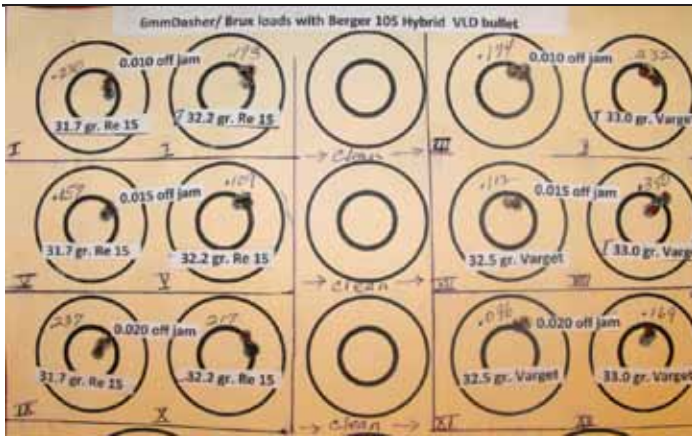

Session #1 Results

Seating Depth	Load	200-Yard Group Size	Load	200-Yard Group Size
At Jam	31.5 gr	0.724"	32.0 gr	0.486"
0.005 off Jam	31.5 gr	0.579" all vertical	n/a	n/a
0.015 off Jam	31.5 gr	0.457"	32.0 gr	0.525"
0.020 off Jam	31.5 gr	0.564"	32.0 gr	0.256"

ton or custom action, contact Billy. He also does a superb job fluting barrels.

On day one, I used some 68 grain benchrest bullets to break in the barrel. Although it may not be necessary, I use the shoot one and clean for six rounds; then I go to "shoot three and clean". After 18 rounds, I normally find good barrels broken in with little or no copper fouling. This one was no exception. Although the 8 twist is too fast for the short benchrest bullets, one can see the accuracy was not that bad. Remember, the barrel was thoroughly cleaned after each of the first six rounds and after each 3-shot group, thereafter.

After the break-in rounds have been fired, I concentrate on getting the long range bullets to shoot. I will be shooting three bullets in my quest for a match grade load. In my old Dasher barrel, the 108 gr. BT Match bullet from Berger shows the best pure accuracy, but the hunting version 105 gr. VLD is a close second with a better BC. Also, I plan to shoot some Sierra 107 gr. Matchkings. Powders used to push these bullets are Varget, Reloder 15, and Varget. If a Dasher won't shoot with one of these, it probably will never be satisfactory.

At the Range-Session #1

On the first day at the range I used only 108gr. Bergers and RL15 powder. After the break-in I began with a latter test that consisted of four seating depths and two charges of RL15 at

15 was too hot. If the 100 degree days continue, I plan to shoot Varget next month.

The weather for this first session was as expected....sunny, warm, with winds that were variable in both direction and velocity from zero to ten mph. Although I tried to watch the flags and shoot when conditions were similar, I did not "hold" for the 3-shot 200-yard groups. It was no surprise when the best seating depth was 0.020" off of the jam. This is the same depth that shot best with the Bartlein barrel that I have shot for the last several years. Also, the 32.0 grain load shot better than the milder one.

The new barrel cleaned up well after the first four "shoot one & clean" regimen was followed. Maybe we have been spoiled, but this barrel was what we have come to expect from each of the premium barrels of today. The Brux barrel is truly a premium barrel and with their great customer service one should give this company a try when a new tube for your favorite rifle is needed. With the 108 Berger and RL 15 my 200 yard groups measured as shown in the Session #1 Table shown on this page. Photo #2 show the results of session #1.

To summarize my impressions for this first session, I would say that 31.5 gr. of RL15 is too light. Also, this barrel seems to prefer that the bullets are jumped as shown by the groups shot at 0.020 off jam. My "fouling" group