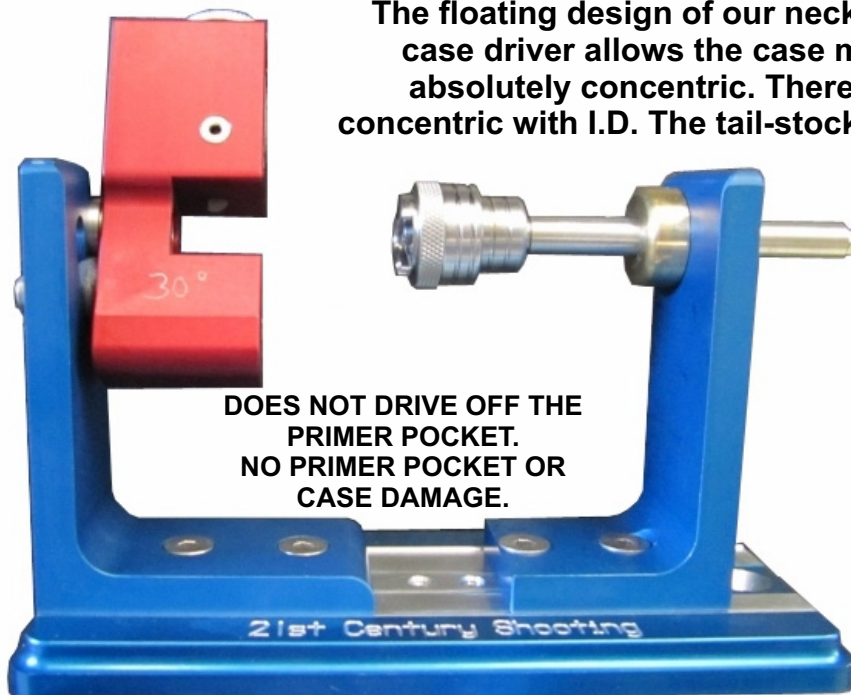

Includes both large and small punch housing and spring assembly.

Precision Products for the 21st Century Shooter/Reloader

260-273-9909
www.21stCenturyShooting.com

Concentricity Gauge

This type of indicator was designed specifically for checking rotating diameters and in fact is exactly the type of gauge used in the machining industry for decades to measure run out; the very thing that we as hand loaders are striving to minimize or eliminate.

At 21st Century Shooting it is our goal to modernize an industry that has seen little change over the years. Our concentricity gauge is a perfect example.

Neck Turning Lathe

The floating design of our neck turner and the universal floating case driver allows the case mouth (bore) to run on the arbor absolutely concentric. Therefore allowing O.D. to be turned concentric with I.D. The tail-stock creates a horizontal inline support

for the base of the case. Also allows the operator to keep both hands on the power screw driver or drill. This makes it very easy to control feed rate of the cutting operation, generating a very fine turned finish. Case holder drivers are designed to be the most gentle driver, yet providing an adequate hold.